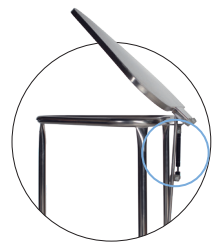

new!

P-1130-L-SS

Dimensions

17¾"D x 18"W x 31"H

- Stainless Steel
- Quiet-Close™ lid dampener
- 3" **co•re casters**™
- Foot operated
- Accommodates 18" bags

P-1130-SS

Dimensions

14"D x 16"W x 30¾"H

- Stainless Steel
- No lid
- 3" **co•re casters**™
- Accommodates 18" bags

**co•re
caster**™

hampers

Pedigo's newly designed lidded hampers feature the **Quiet-Close™** lid dampener for improved safety and added control of airborne bacteria and odors.

Linen hampers are constructed of heavy gauge steel and feature double ball bearing, 3" corrosion-resistant **co•re casters**™ for easy mobility.

*Quiet-Close™
lid dampener*

P-120-L and P-121-L

P-1120-L-SS and P-1121-L-SS