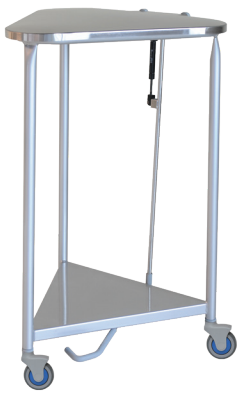

new!

P-1130-L-SS

Dimensions

17¾"D x 18"W x 31"H

- Stainless Steel
- Quiet-Close™ lid dampener
- 3" **co•re casters**™
- Foot operated
- Accommodates 18" bags

P-1130-SS

Dimensions

14"D x 16"W x 30¾"H

- Stainless Steel
- No lid
- 3" **co•re casters**™
- Accommodates 18" bags

**co•re
caster**™

hampers

Pedigo's newly designed lidded hampers feature the **Quiet-Close™** lid dampener for improved safety and added control of airborne bacteria and odors.

Linen hampers are constructed of heavy gauge steel and feature double ball bearing, 3" corrosion-resistant **co•re casters**™ for easy mobility.

*Quiet-Close™
lid dampener*

P-120-L and P-121-L

P-1120-L-SS and P-1121-L-SS

32"H with a 59½" perimeter

- Stainless steel
- Foot operated
- Includes rolling bumpers
- Accommodates 18" bags

P-120

Dimensions

32"H with a 59½" perimeter

- Powder coated steel
- Accommodates 18" bags

P-1120-SS