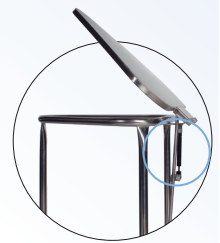

new!

P-1130-L-SS

Dimensions

17³/₈"D x 18"W x 31"H

- Stainless Steel
- Quiet-Close™ lid dampener
- 3" **co•re casters**™
- Foot operated
- Accommodates 18" bags

P-1130-SS

Dimensions

14"D x 16"W x 30³/₄"H

- Stainless Steel
- No lid
- 3" **co•re casters**™
- Accommodates 18" bags

new!
**co•re
caster**™

hampers

Pedigo's newly designed lidded hampers feature the **Quiet-Close™** lid dampener for improved safety and added control of airborne bacteria and odors.

Linen hampers are constructed of heavy gauge steel and feature double ball bearing, 3" corrosion-resistant **co•re casters**™ for easy mobility.

Quiet-Close™ lid dampener

P-120-L and P-121-L

P-1120-L-SS and P-1121-L-SS