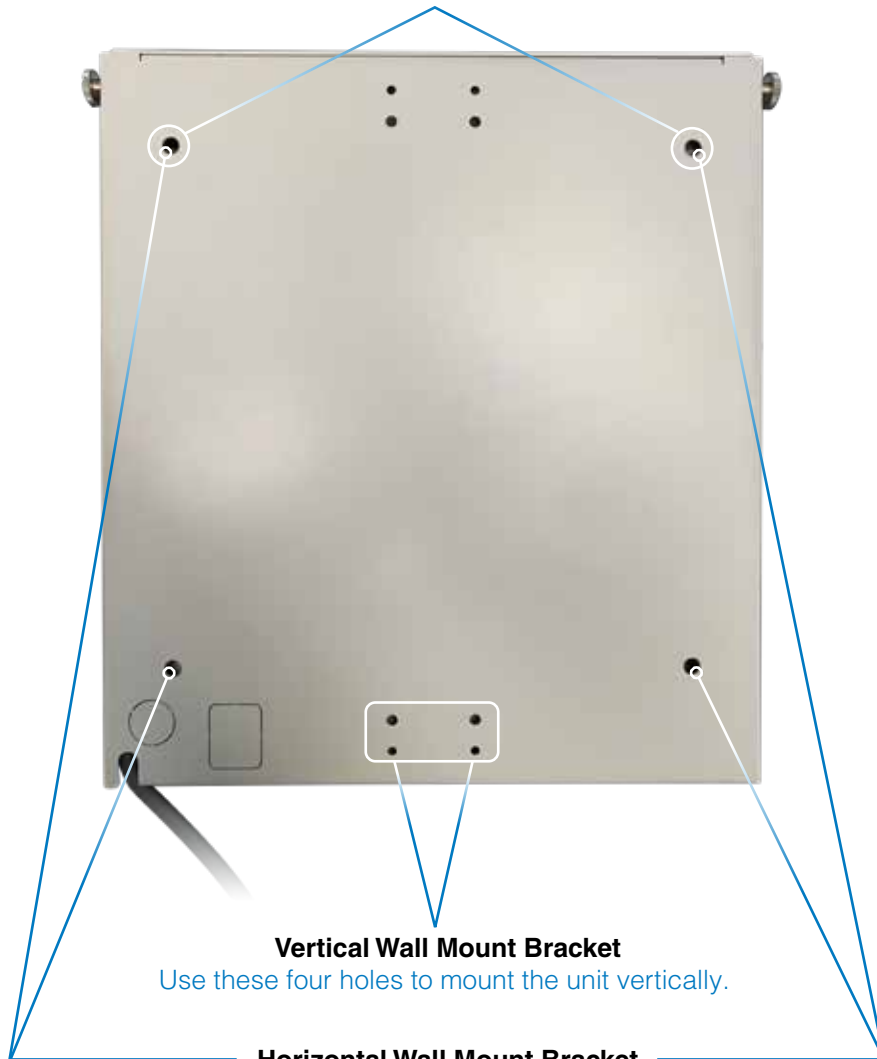

### Wall Mount Bracket

Use these two holes to hang the unit without a wall bracket.

Back of ivNow warmer

### Vertical Wall Mount Bracket

Use these four holes to mount the unit vertically.

### Horizontal Wall Mount Bracket

Use these four holes to mount the unit the horizontally.