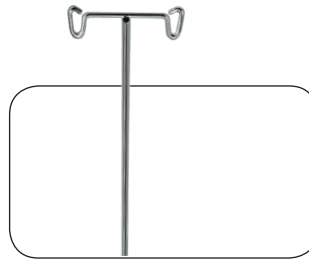

MATTRESS PAD

2½" thick black soft-vinyl mattress pad measures 26"W x 77"L. Antimicrobial.

FOWLER HEAD REST

Stainless steel construction with an adjustable range from 0° - 45°.

IV POLE

Two hook pole includes holder and storage tube.

LOWER SHELF

Stainless steel storage shelf.

O₂ HOLDER

Bracket for E-size oxygen tank. Requires lower shelf.

RESTRAINT STRAP

Blue Velcro restraint strap.

CASTERS

8" long life, double ball bearing casters.

BUMPERS

7½" rolling rubber bumpers

P-172-C shown with rolling bumpers