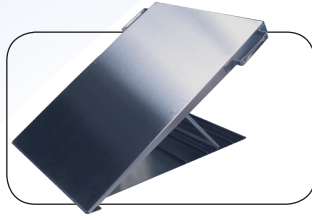

MATTRESS PAD

2½" thick black soft-vinyl mattress pad measures 26"W x 77"L. Antimicrobial.

FOWLER HEAD REST

Stainless steel construction with an adjustable range from 0° - 45°.

IV POLE

Two hook pole includes holder and storage tube.

LOWER SHELF

Stainless steel storage shelf.

O₂ HOLDER

Bracket for E-size oxygen tank. Requires lower shelf.

RESTRAINT STRAP

Blue Velcro restraint strap.

CASTERS

8" long life, double ball bearing casters.