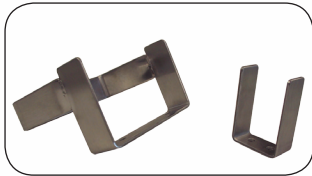

MATTRESS PAD

2½" thick black soft-vinyl mattress pad measures 26"W x 77"L. Antimicrobial.

FOWLER HEAD REST

Stainless steel construction with an adjustable range from 0° - 45°.

IV POLE

Two hook pole includes holder and storage tube.

LOWER SHELF

Stainless steel storage shelf.

O₂ HOLDER

Bracket for E-size oxygen tank. Requires lower shelf.

RESTRAINT STRAP

Blue Velcro restraint strap.

CASTERS

8" long life, double ball bearing casters.