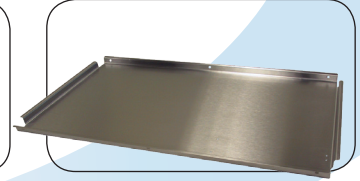

MATTRESS PAD

2½" thick black soft-vinyl mattress pad measures 26"W x 77"L. Antimicrobial.

FOWLER HEAD REST

Stainless steel construction with an adjustable range from 0° - 45°.

IV POLE

Two hook pole includes holder and storage tube.

LOWER SHELF

Stainless steel storage shelf.

O₂ HOLDER

Bracket for E-size oxygen tank. Requires lower shelf.

RESTRAINT STRAP

Blue Velcro restraint strap.

CASTERS

8" long life, double ball bearing casters.