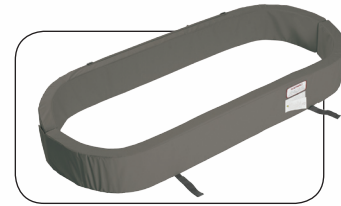

FIXED SECURITY TOP

Clear molded security top has an exclusive quick disconnect for fast, easy removal.

SECURITY TOP - REMOVABLE

Clear molded security top has removable window for access into the croupette and crib.

IV POLE

IV poles allow for bottles or bags to be suspended inside or outside the stretcher area.

UTILITY SHELF

Located at the base of the stretcher, utility shelf may be used for storing blankets or the child's personal items.

O₂ HOLDERS

O₂ holder for E-size oxygen tank.

Also available is Pedigo's 5114001-1 O₂ Tank Holder to accommodate tanks with longer O₂ regulators.

CRIB BUMPER PADS

Siderail Bumper Pads measures 2" thick and 7" high. Standard, baby soft white color.