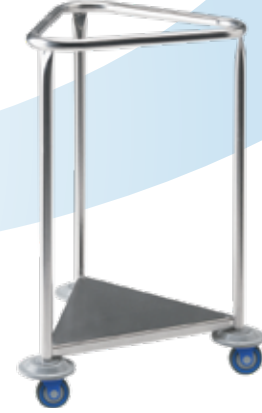

P-1120-SS and P-1121-SS

P-120-L with Quiet-Close™ Lid

1. **Dimensions**
   32"H with a 59½" perimeter
2. Powder coated steel
   - Foot operated
   - Accommodates 18" bags

P-1120-L-SS with Quiet-Close™ Lid

1. **Dimensions**
   32"H with a 59½" perimeter
2. Stainless steel
   - Includes rolling bumpers
   - Foot operated
   - Accommodates 18" bags

P-120 open linen hamper

1. **Dimensions**
   32"H with a 59½" perimeter
2. Powder coated steel
   - Accommodates 18" bags

P-1120-SS open linen hamper

1. **Dimensions**
   32"H with a 59½" perimeter
2. Stainless steel
   - Rolling bumpers
   - Accommodates 18" bags

P-121-L with Quiet-Close™ Lid

1. **Dimensions**
   35"H with a 80⅞" perimeter
2. Powder coated steel
   - Foot operated
   - Accommodates 25" bags

P-1121-L-SS with Quiet-Close™ Lid

1. **Dimensions**
   35"H with a 80⅞" perimeter
2. Stainless steel
   - Includes rolling bumpers
   - Foot operated
   - Accommodates 25" bags

P-121 open linen hamper

1. **Dimensions**
   35"H with a 80⅞" perimeter
2. Powder coated steel
   - Accommodates 25" bags

P-1121-SS open linen hamper

1. **Dimensions**
   35"H with a 80⅞" perimeter
2. Stainless steel
   - Accommodates 25" bags

Quiet-Close™ Lid Dampener

Pedigo's Quiet-Close™ hydraulic lid dampener slows the closure of the lid, reducing the spread of bacteria and protects fingers and hands from being pinched.

- Foot operated
- Quiet operation
- Eliminates slamming
- Tested for 50,000 cycles